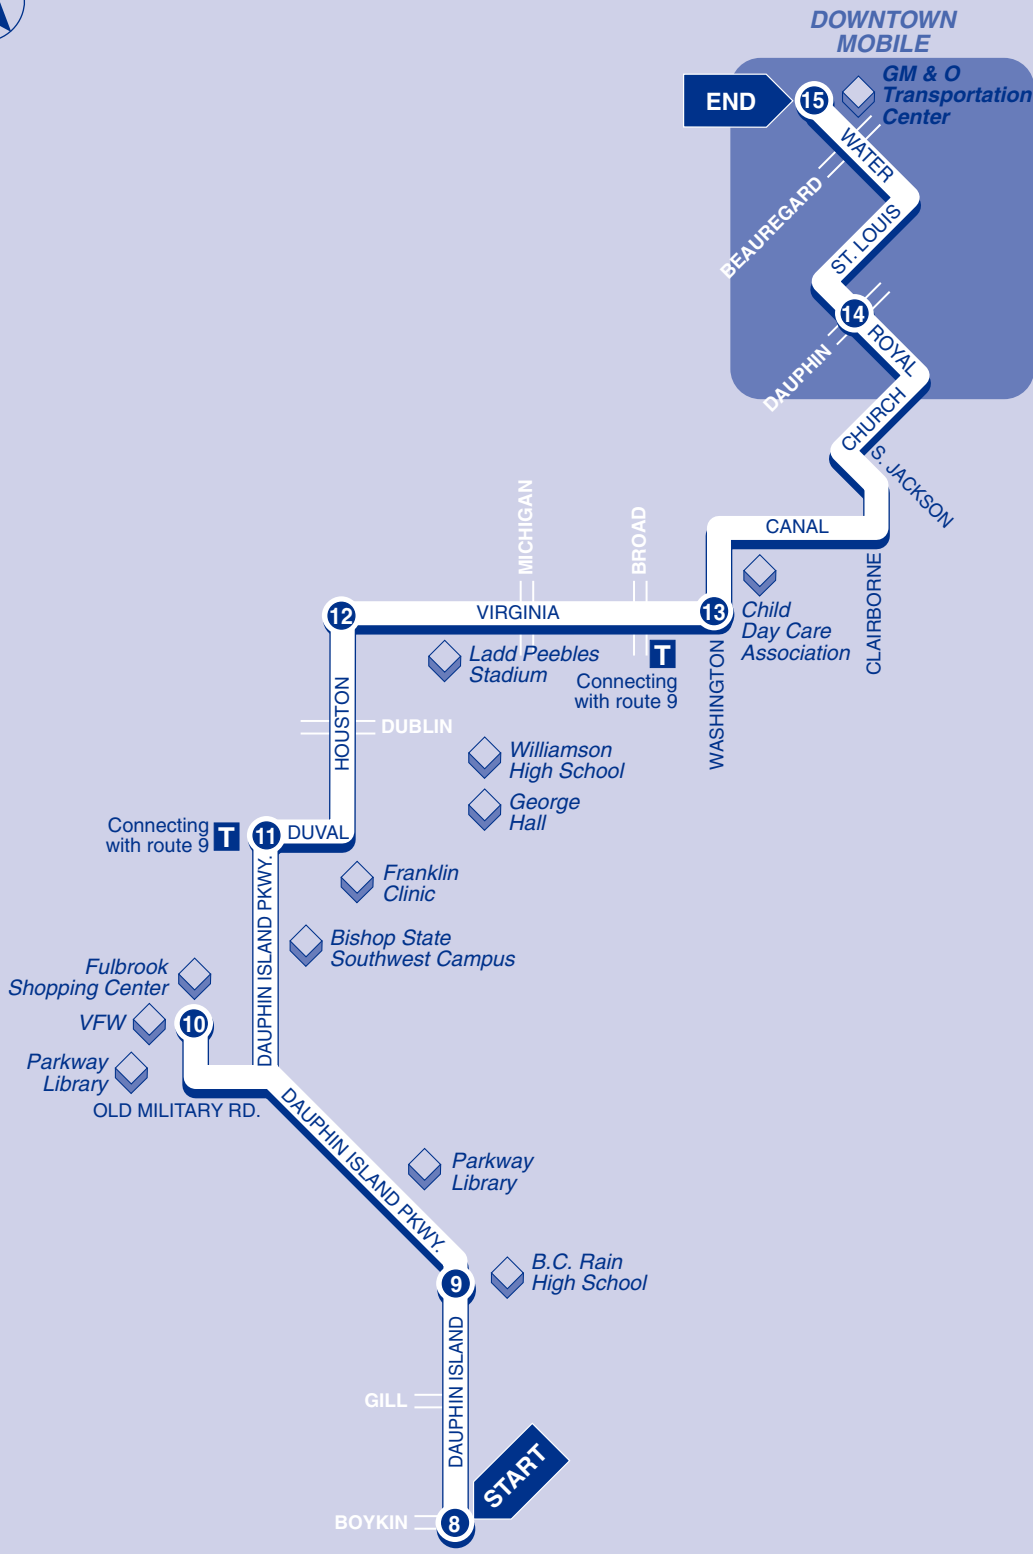

▶ Inbound ▶
To Downtown

NORTH

8	9	10	11	12	13	14	15	<i>Bus Continues on as Route 1</i>
BUS STARTS from Boykin and D.I.P.	Bus Leaves from D.I.P. and B. C. Rain	Bus Leaves from Fulbrook Shopping Center	Bus Leaves from D.I.P. and Duval	Bus Leaves from Houston and Virginia	BUS Leaves from Washington and Virginia	BUS Leaves from Royal and Government.	BUS ENDS at GM & O Transportation Center	

WEEKDAYS

A.M.	♿	5:20	5:25	5:30	5:35	5:40	5:45	5:50	5:56
		6:20	6:25	6:30	5:35	5:40	5:45	5:50	5:56
	♿	7:20	7:25	7:30	5:35	5:40	5:45	5:50	5:56
		8:20	8:25	8:30	5:35	5:40	5:45	5:50	5:56
	♿	9:20	9:25	9:30	5:35	5:40	5:45	5:50	5:56
		10:20	10:25	10:30	5:35	5:40	5:45	5:50	5:56
	♿	11:20	11:25	11:30	5:35	5:40	5:45	5:50	5:56
P.M.		12:20	12:25	12:30	5:35	5:40	5:45	5:50	5:56
	♿	1:20	1:25	1:30	5:35	5:40	5:45	5:50	5:56
		2:20	2:25	2:30	5:35	5:40	5:45	5:50	5:56
	♿	3:20	3:25	3:30	5:35	5:40	5:45	5:50	5:56
		4:20	4:25	4:30	5:35	5:40	5:45	5:50	5:56
	♿	5:20	5:25	5:30	5:35	5:40	5:45	5:50	5:56

The Wave Transit System
1224 W. I-65 Service Rd. South
Mobile, AL 36609

TRANSIT SYSTEM

Route 11
Dauphin Island Parkway.

- Department of Human Resources
- Conde Charlotte Museum
- Phoenix Fire Museum
- Government Plaza
- Bienville Square
- Fort Conde
- Mobile Convention Center
- Texas Street Recreation Center
- Bishop State Southwest Campus
- Fulbrook Shopping Center
- Williamson High School
- George Hall
- Elementary School
- Mobile Public Library (Parkway Branch)
- Ladd Peebles Stadium
- South Brookley Elementary School
- B.C. Rain High School
- Child Day Care Association
- Franklin Clinic (Duval Office)

251.344.6600
TheWaveTransit.com

Ride the Wave

Bus Continues from Route 1

1	STARTS BUS	from Transportation Center
2	Leaves Bus	from Government and Joachim
3	Leaves BUS	from Washington and Virginia
4	Leaves BUS	from Virginia and Houston
5	Leaves BUS	from D.I.P. and Duval
6	Leaves BUS	from Fulbrook Shopping Center
7	Leaves BUS	from B. C. Rain High School
8	ENDS BUS	at Boykin and D.I.P.