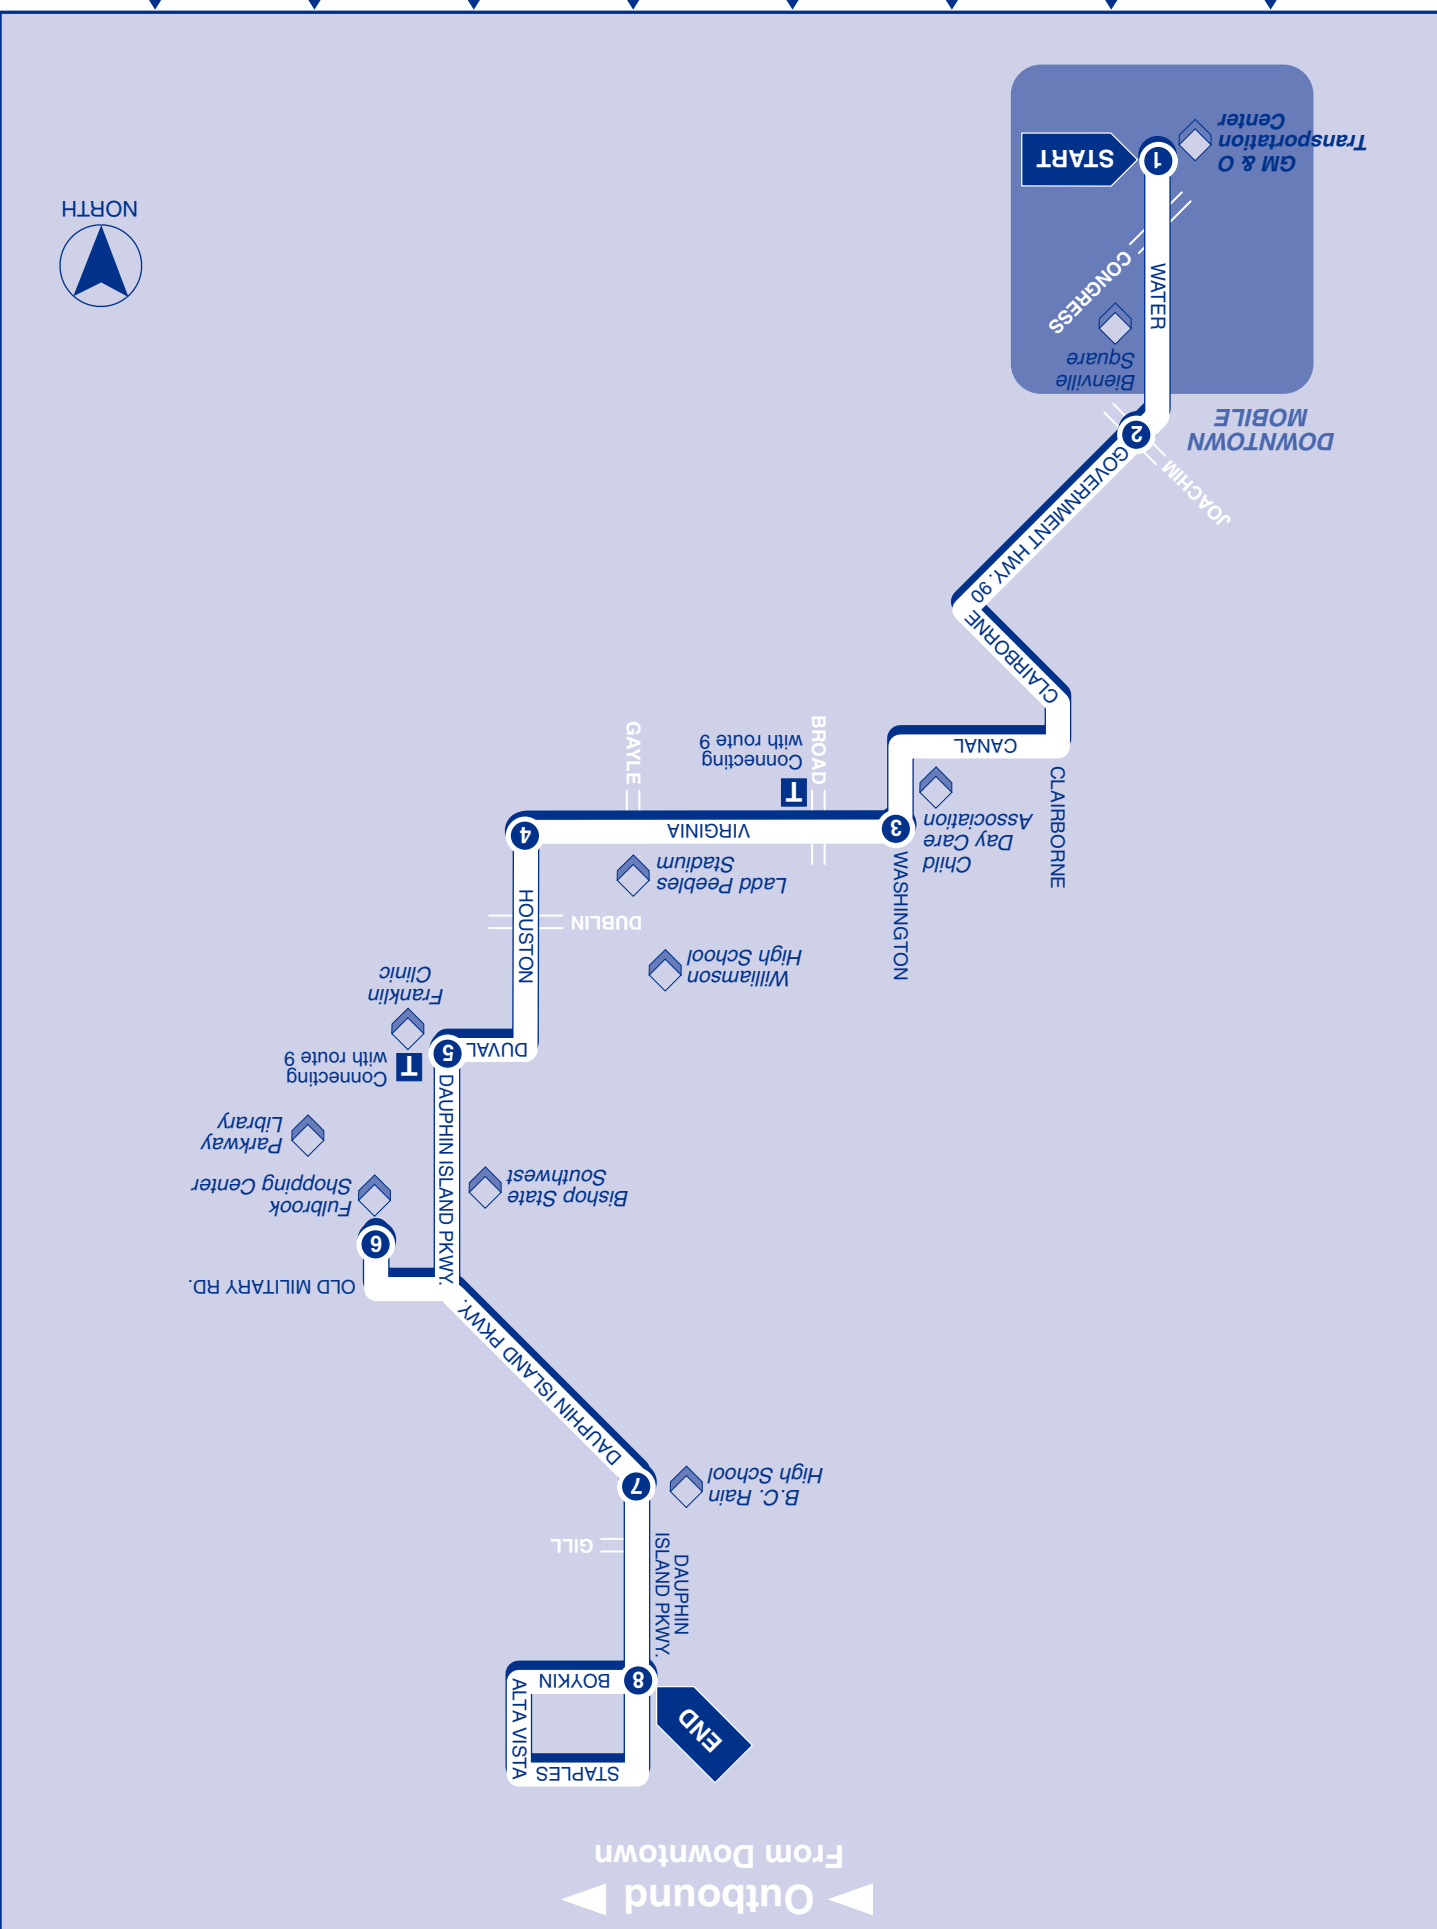

▶ Inbound ▶
To Downtown

NORTH

8	9	10	11	12	13	14	15	<i>Bus Continues on as Route 1</i>
BUS STARTS from Boykin and D.I.P.	Bus Leaves from D.I.P. and B. C. Rain	Bus Leaves from Fulbrook Shopping Center	Bus Leaves from D.I.P. and Duval	Bus Leaves from Houston and Virginia	BUS Leaves from Washington and Virginia	BUS Leaves from Royal and Government.	BUS ENDS at GM & O Transportation Center	

The Wave Transit System
1224 W. I-65 Service Rd. South
Mobile, AL 36609

TRANSIT SYSTEM

Route 11
Dauphin Island Parkway.

- Department of Human Resources
- Conde Charlotte Museum
- Phoenix Fire Museum
- Government Plaza
- Bienville Square
- Fort Conde
- Mobile Convention Center
- Texas Street Recreation Center
- Bishop State Southwest Campus
- Fulbrook Shopping Center
- Williamson High School
- George Hall
- Elementary School
- Mobile Public Library (Parkway Branch)
- Ladd Peebles Stadium
- South Brookley Elementary School
- B.C. Rain High School
- Child Day Care Association
- Franklin Clinic (Duval Office)

251.344.6600
TheWaveTransit.com

Ride the Wave

Bus Continues from Route 1

1	STARTS BUS	from Transportation Center
2	Leaves Bus	from Government and Joachim
3	Leaves BUS	from Washington and Virginia
4	Leaves BUS	from Virginia and Houston
5	Leaves BUS	from D.I.P. and Duval
6	Leaves BUS	from Fulbrook Shopping Center
7	Leaves BUS	from B. C. Rain High School
8	ENDS BUS	at Boykin and D.I.P.