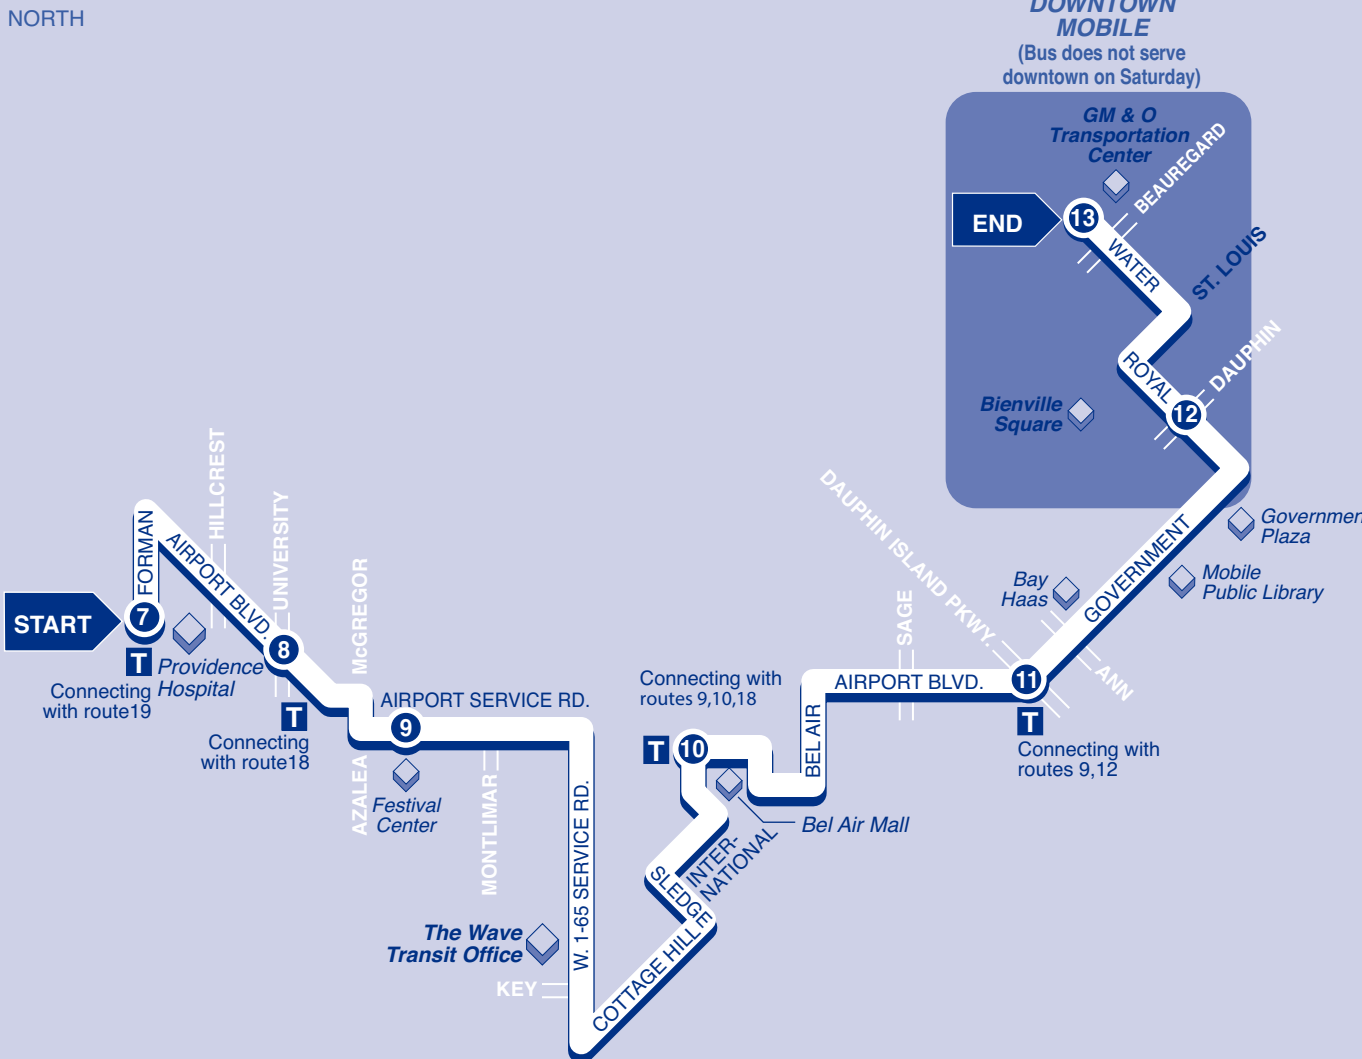

# AIRPORT BLVD.

► Outbound ►  
From Downtown

NORTH

- 1**

**BUS STARTS**  
from  
GM&O  
Transportation  
Center
- 2**

**Bus Leaves**  
from  
Government  
and  
Joachim
- 3**

**Bus Leaves**  
from  
Government  
and  
D.I.P
- 4**

**Bus Leaves**  
from  
Bel Air  
Mall
- 5**

**Bus Leaves**  
from  
Festival  
Center
- 6**

**Bus Leaves**  
from  
Airport  
and  
University
- 7**

**BUS ENDS**  
at  
Providence  
Hospital

**WEEKDAYS**

# AIRPORT BLVD.

► Inbound ►  
To Downtown

NORTH

- 7**

**BUS STARTS**  
from  
Providence  
Hospital
- 8**

**Bus Leaves**  
from  
Airport  
and  
University
- 9**

**Bus Leaves**  
from  
Festival  
Center
- 10**

**Bus Leaves**  
from  
Bel-Air  
Mall
- 11**

**Bus Leaves**  
from  
Government  
& D.I.P
- 12**

**Bus Leaves**  
from  
Royal  
Dauphin
- 13**

**BUS ENDS**  
at  
GM&O  
Transportation  
Center

**WEEKDAYS**