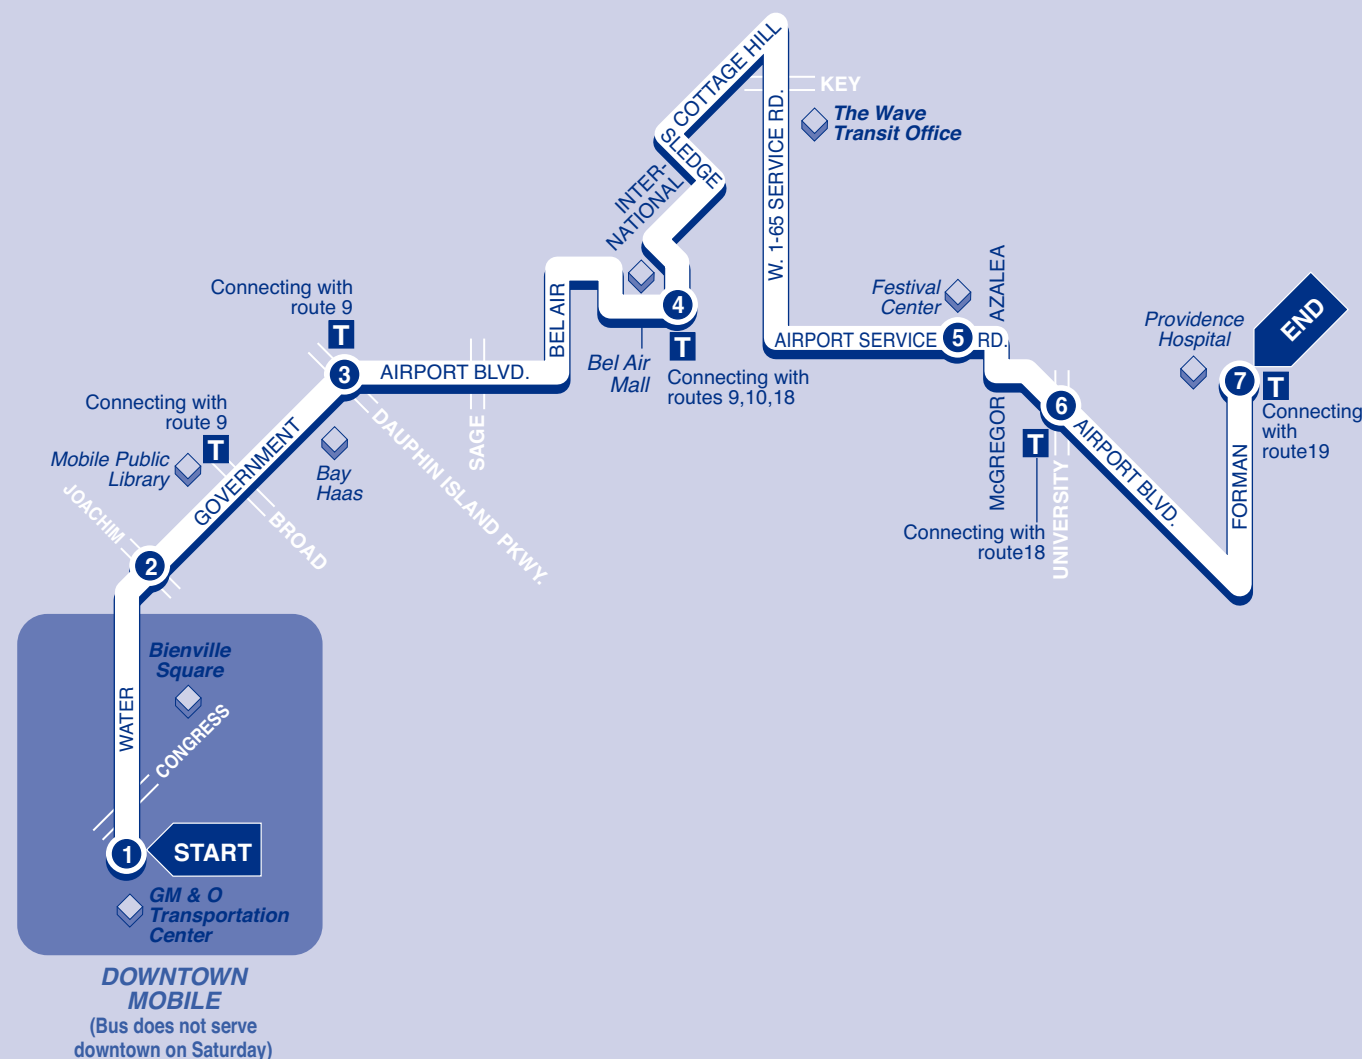

# AIRPORT BLVD.

► Outbound ►  
From Downtown

NORTH

- 1**

**BUS STARTS**  
from  
GM&O  
Transportation  
Center
- 2**

**Bus Leaves**  
from  
Government  
and  
Joachim
- 3**

**Bus Leaves**  
from  
Government  
and  
D.I.P
- 4**

**Bus Leaves**  
from  
Bel Air  
Mall
- 5**

**Bus Leaves**  
from  
Festival  
Center
- 6**

**Bus Leaves**  
from  
Airport  
and  
University
- 7**

**BUS ENDS**  
at  
Providence  
Hospital

**WEEKDAYS**

# AIRPORT BLVD.

► Inbound ►  
To Downtown

NORTH

- 7**

**BUS STARTS**  
from  
Providence  
Hospital
- 8**

**Bus Leaves**  
from  
Airport  
and  
University
- 9**

**Bus Leaves**  
from  
Festival  
Center
- 10**

**Bus Leaves**  
from  
Bel-Air  
Mall
- 11**

**Bus Leaves**  
from  
Government  
& D.I.P
- 12**

**Bus Leaves**  
from  
Royal  
Dauphin
- 13**

**BUS ENDS**  
at  
GM&O  
Transportation  
Center

**WEEKDAYS**