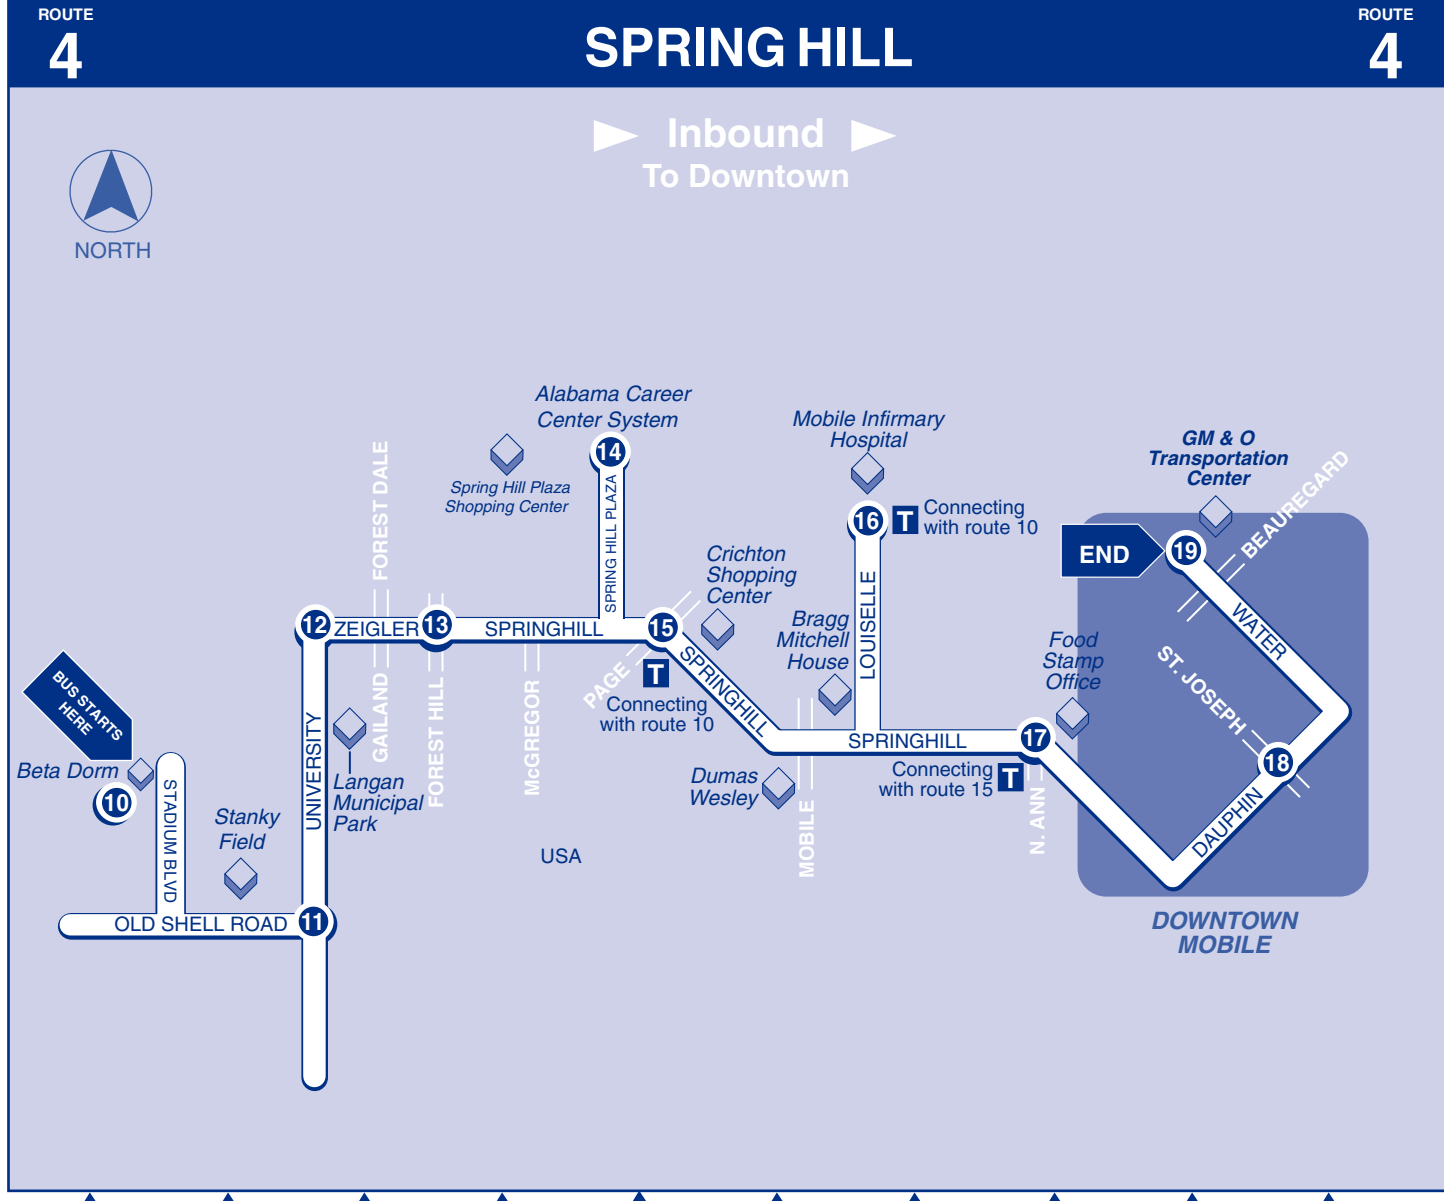

- 1** BUS STARTS at GM&O Transportation Center
- 2** Bus Leaves from St. Francis and Joachim
- 3** Bus Leaves from St. Anthony and Jefferson
- 4** Bus Leaves from Mobile Infirmiry
- 5** Bus Leaves from Crichton Shopping Center
- 6** Bus Leaves from Moffat Overlook
- 7** Bus Leaves from Overlook and Athey
- 8** Bus Leaves from Zeigler and University
- 9** Bus Leaves from USA Health Services
- 10** BUS ENDS at Beta Dorns

SATURDAY

A.M.	♿ 7:00	7:05	7:10	—	7:20	7:25	7:28	7:30	—	—
♿	8:00	8:05	8:10	—	8:20	8:25	8:28	8:30	—	—
♿	9:00	9:05	9:10	—	9:20	9:25	9:28	9:30	—	—
♿	10:00	10:05	10:10	—	10:20	10:25	10:28	10:30	—	—
♿	11:00	11:05	11:10	—	11:20	11:25	11:28	11:30	—	—
P.M.	♿ 12:00	12:05	12:10	—	12:20	12:25	12:28	12:30	—	—
♿	1:00	1:05	1:10	—	1:20	1:25	1:28	1:30	—	—
♿	2:00	2:05	2:10	—	2:20	2:25	2:28	2:30	—	—
♿	3:00	3:05	3:10	—	3:20	3:25	3:28	3:30	—	—
♿	4:00	4:05	4:10	—	4:20	4:25	4:28	4:30	—	—
♿	5:00	5:05	5:10	—	5:20	5:25	5:28	5:30	—	—
♿	6:00	6:05	6:10	—	6:20	6:25	6:28	6:30	—	— To Garage

- 10** BUS STARTS at Beta Dorm
- 11** Bus Leaves from University and Old Shell
- 12** Bus Leaves from Zeigler and University
- 13** Bus Leaves from Zeigler and Forest Hill
- 14** Bus Leaves from Alabama Career Center System
- 15** Bus Leaves from Crichton Shopping Center
- 16** Bus Leaves from Mobile Infirmiry
- 17** Bus Leaves from Spring Hill and Ann
- 18** Bus Leaves from Dauphin and St. Joseph
- 19** BUS ENDS at GM&O Transportation Center